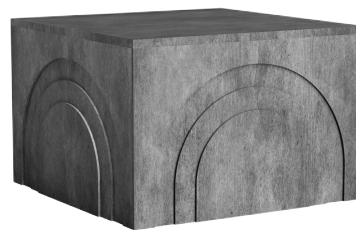

4. Triomphe Coffe Table

Product Dimension :
W600 x D600 x H400mm
W23 5/8 x D23 5/8 x H15 3/4 inches