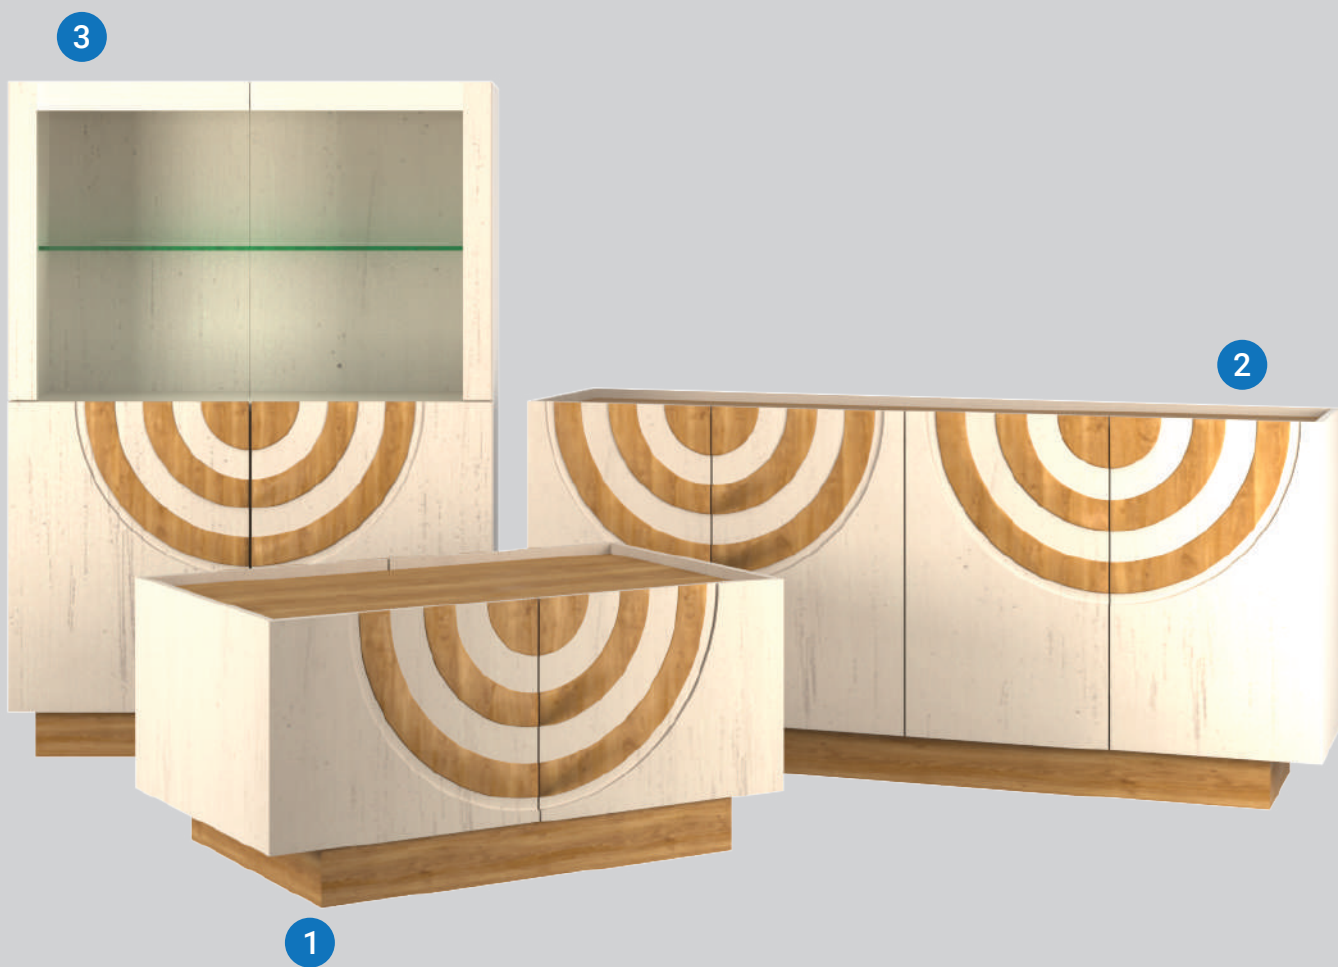

Hilda Series