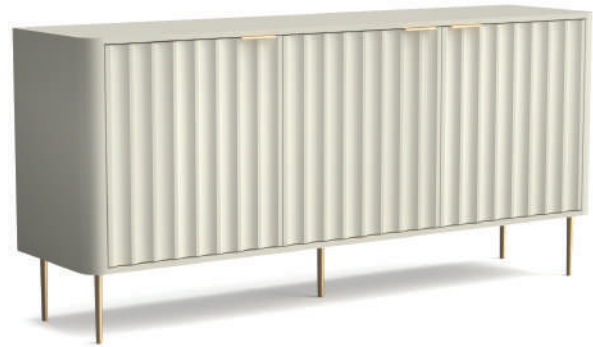

2. Reno Sideboard

Product Dimension :
W1600 x D400 x H800mm
W62 63/64 x D15 3/4 x H31 1/2 inches