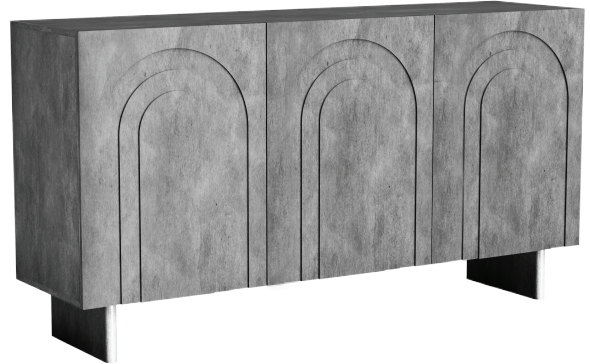

### 1. Triomphe Compact Sideboard

Product Dimension :  
W800 x D400 x H800mm  
W31 1/2 x D15 3/4 x H31 1/2 inches