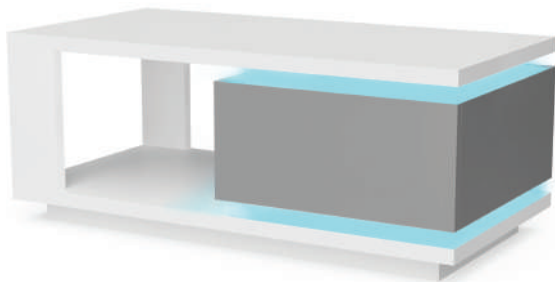

3. Dublin Coffe Table

Product Dimension :
W1100 x D500 x H400mm
W43 5/16 x D19 11/16 x H15 3/4 inches