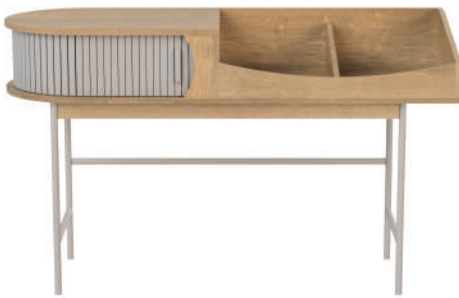

Product Specifications

1. Lenon Vinyl Table

Product Dimension :
W1200 x D450 x H750mm
W47 1/4 x D17 23/32 x H29 17/32 inches