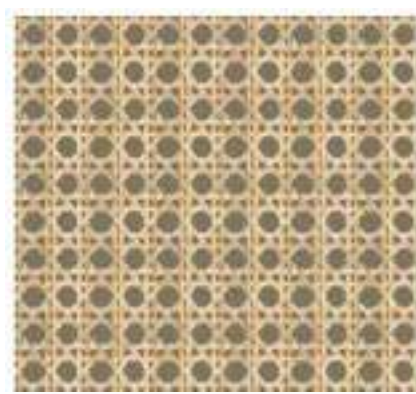

Rattan

Saka Wardrobe 1

Dimension:
W100 X D55 X H75 CM