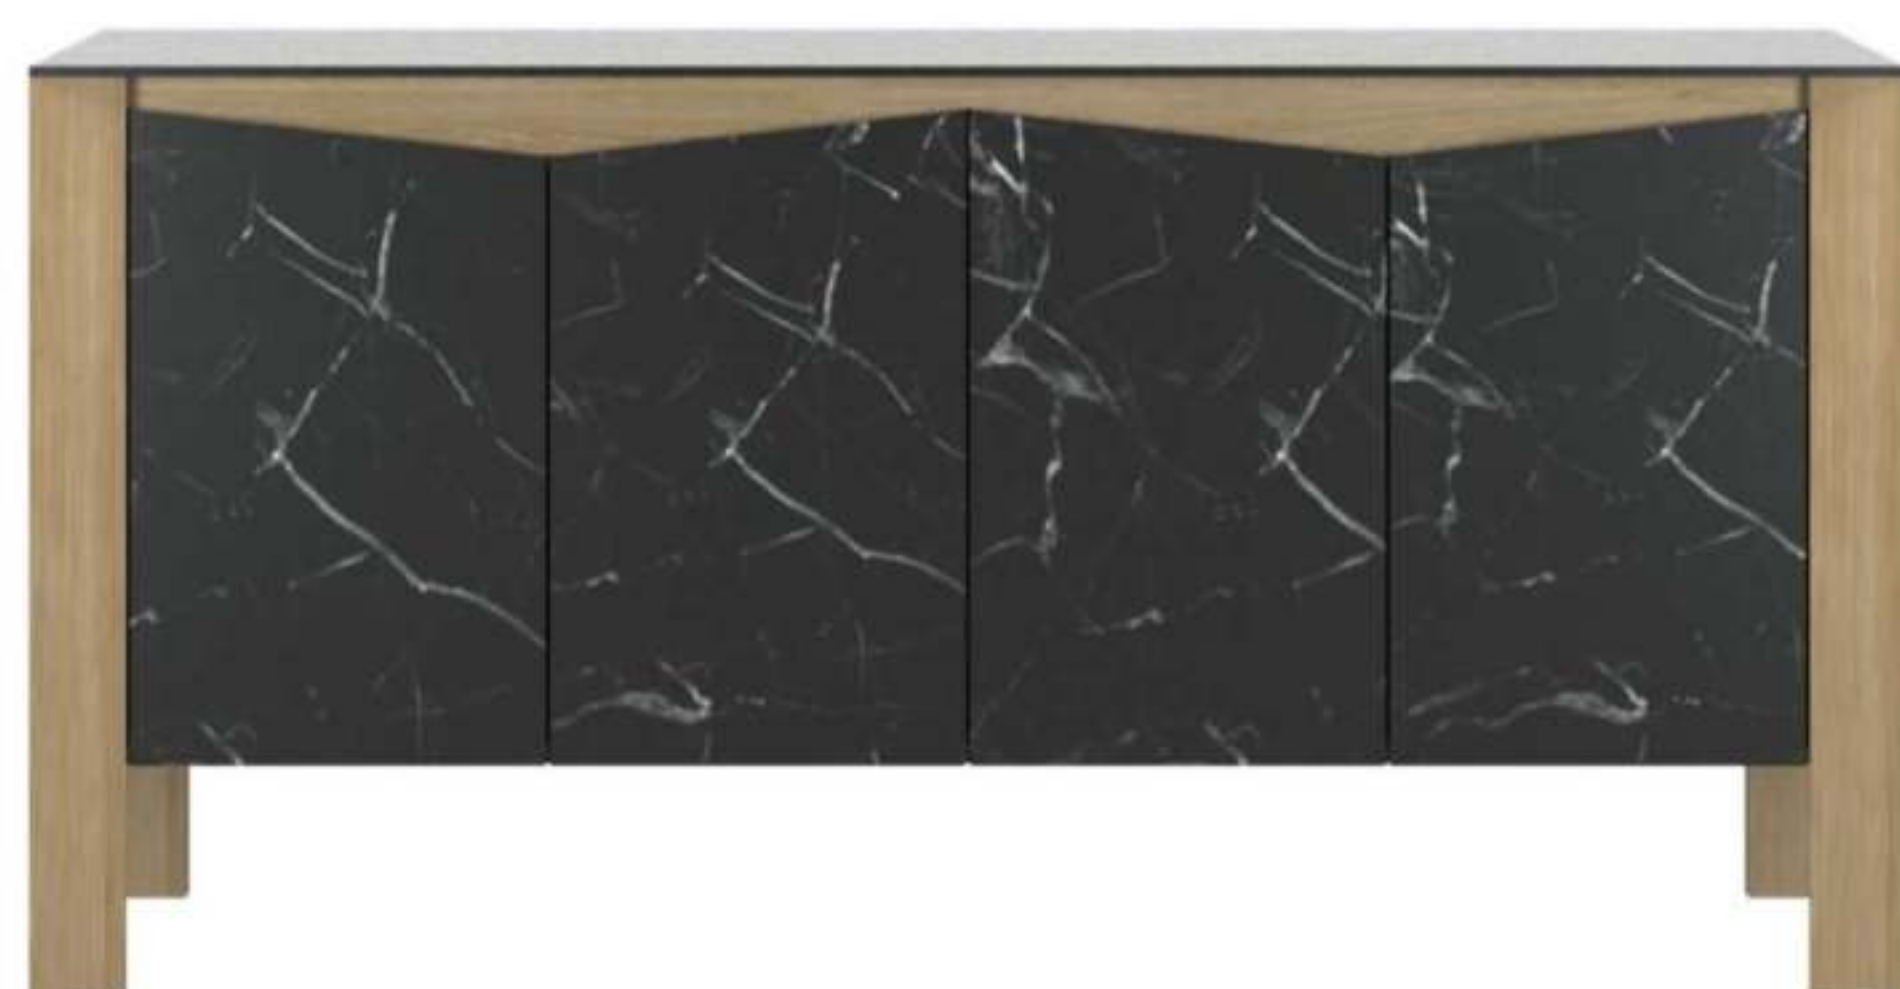

Cipolin Sideboard

Dimension:
W140 X D40 X H80 CM