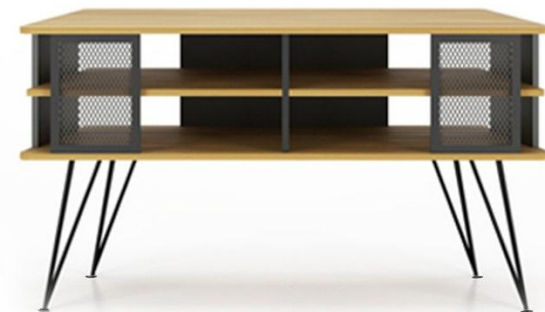

Sideboard  
DIMENSION: W 120 X D 40 X H 78 CM

MARCO Sideboard

DIMENSION: W 120 X D 450 X H 80 CM  
BLACK METAL LEG & MESH WITH MDF /  
PB LAMINATED RIVIERA EICHI OAK

RADIO Tv Stand

DIMENSION: W 120 X D 50 X H 65 CM  
BLACK METAL LEG & MESH WITH MDF /  
PB LAMINATED RIVIERA EICHI OAK